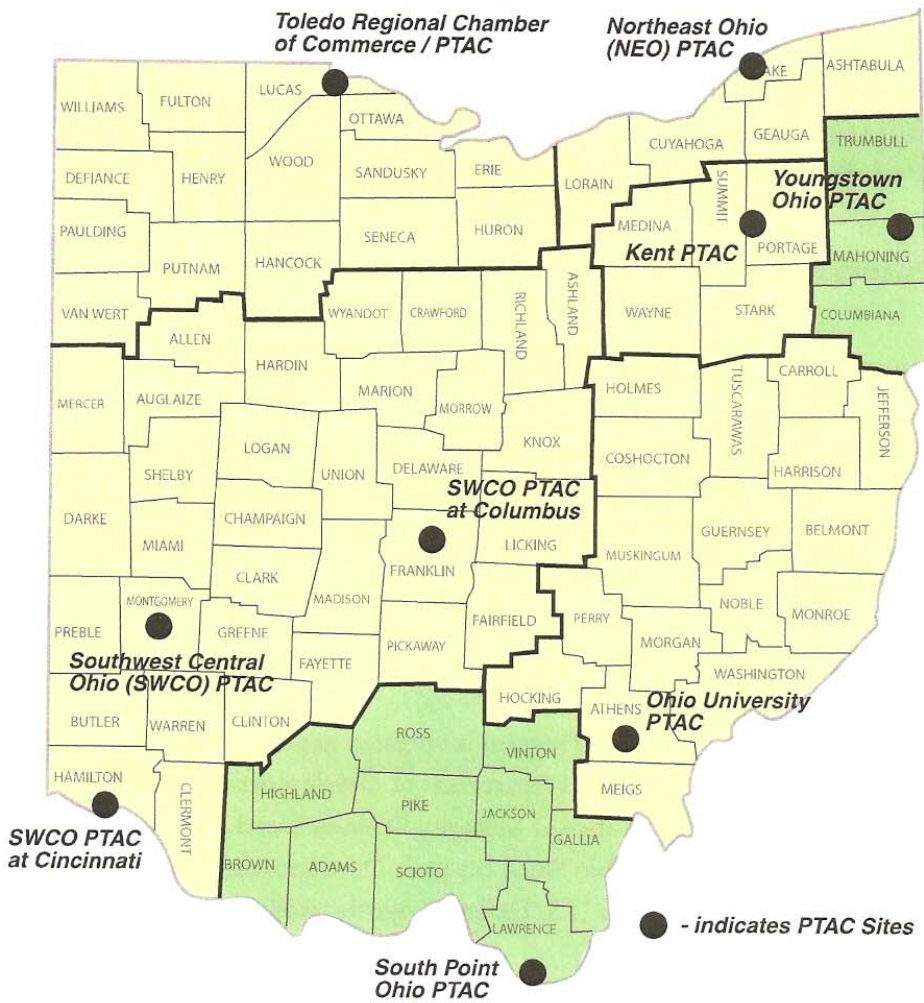

Procurement Technical Assistance Centers Locations

■ Southwest Central Ohio (SWCO) PTAC

Main Office
3155 Research Blvd.
Dayton, Ohio 45420
Telephone: (937) 259-1638
Fax: (937) 259-1303
Web: www.swcoptac.org